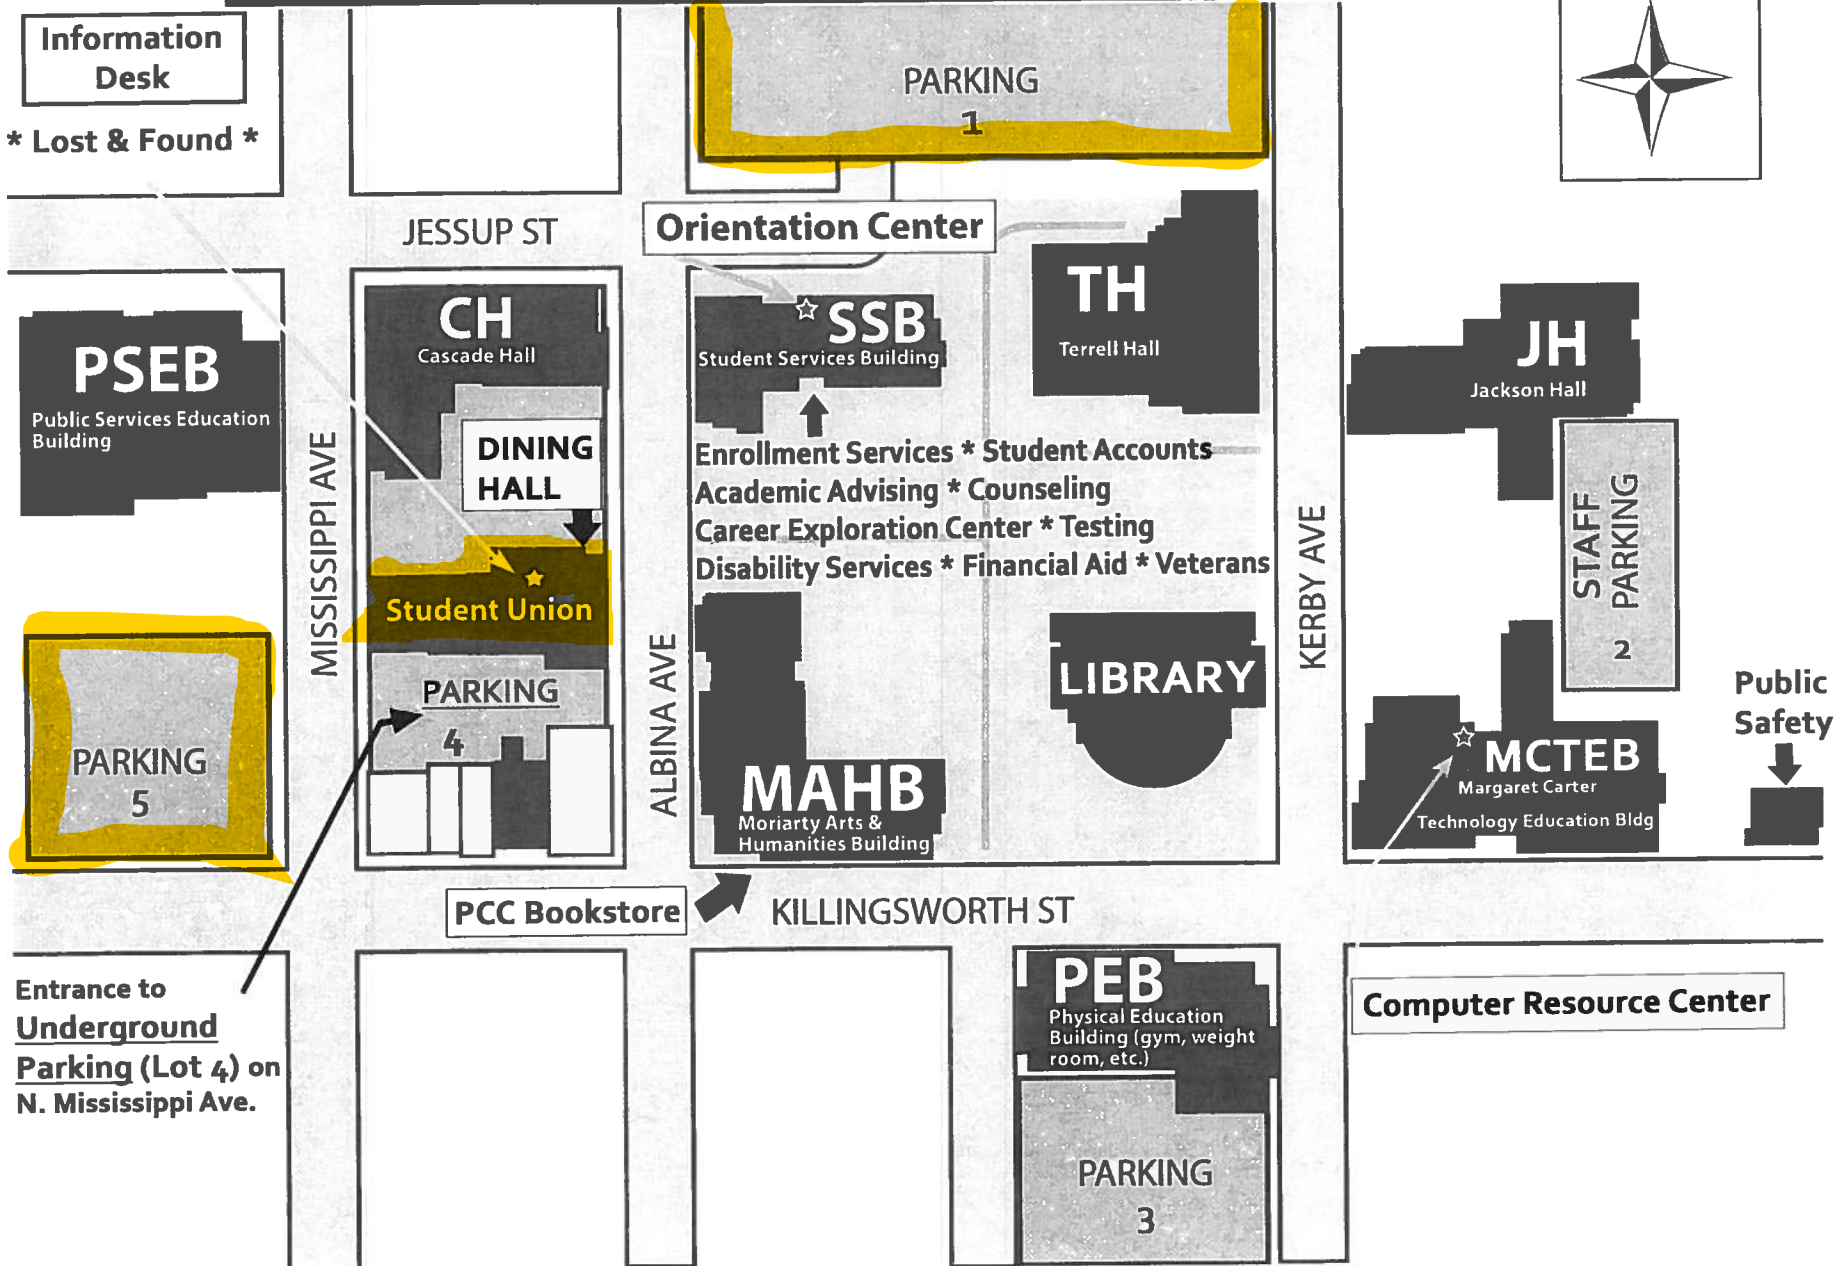

PCC Cascade Campus Map: 2016

Information Desk

* Lost & Found *

PARKING 1

JESSUP ST

Orientation Center

PSEB
Public Services Education Building

CH
Cascade Hall

STAFF PARKING 2

PARKING 5

Student Union

PARKING 4

ALBINA AVE

MAHB
Moriarty Arts & Humanities Building

LIBRARY

KERBY AVE

☆ **MCTEB**
Margaret Carter Technology Education Bldg

Public Safety

PCC Bookstore

KILLINGSWORTH ST

Entrance to Underground Parking (Lot 4) on N. Mississippi Ave.

PEB
Physical Education Building (gym, weight room, etc.)

Computer Resource Center

PARKING 3